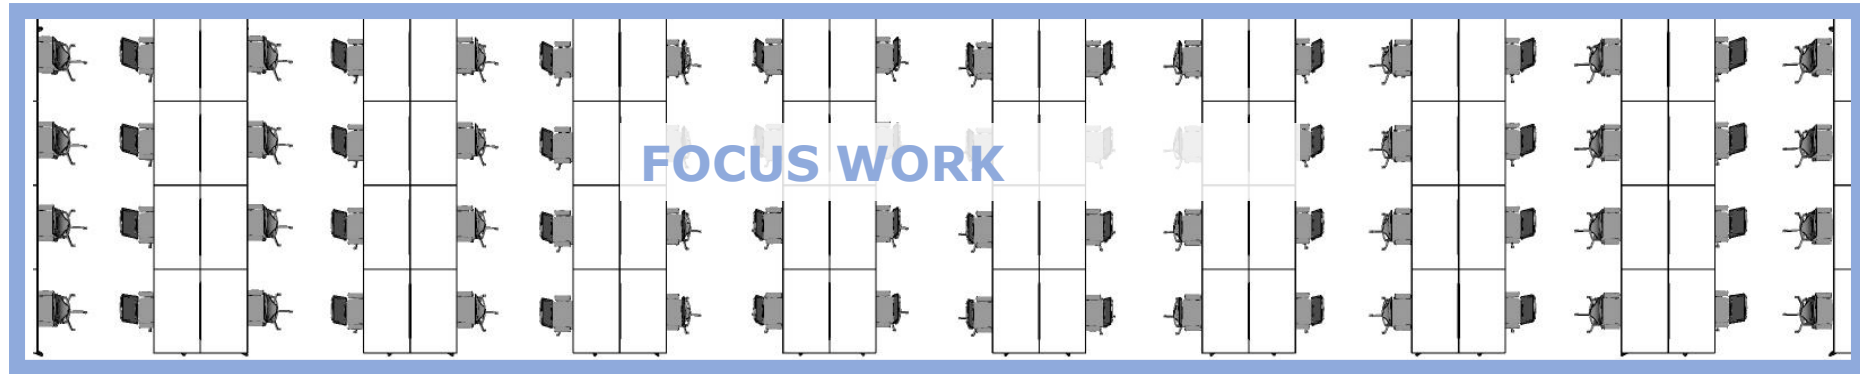

REDEFINE THE OPEN PLAN OFFICE