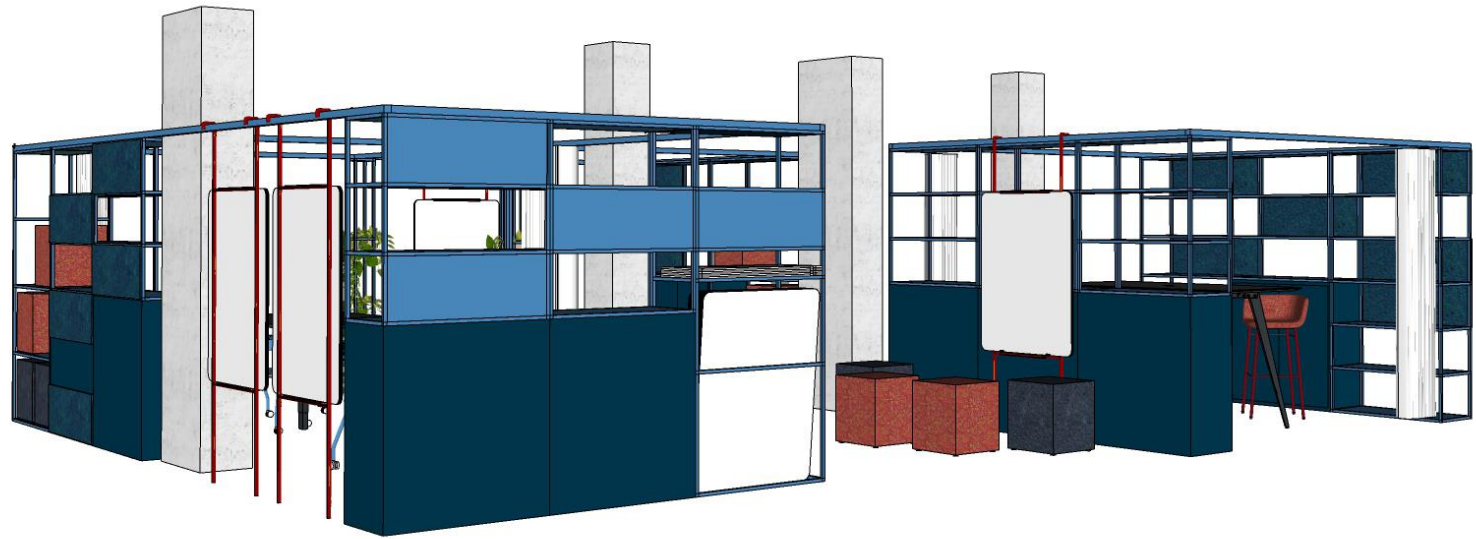

Curtains add acoustic and visual privacy

EXAMPLE CONFIGURATIONS

Easels can be placed on all sides

Add PET panels

Seating cube storage unit that can be accessed and used on both sides

EXAMPLE CONFIGURATIONS

Create a media wall with
AV equipment

Storage units can face in
or out of the Colonnade

EXAMPLE CONFIGURATIONS

INNOVATIVE SEATING

TABLES

WELLBEING & SUSTAINABILITY

INDOOR ADVANTAGE GOLD
FURNITURE

- Steel
- Polypropylene (100% recycled)
- Aluminium