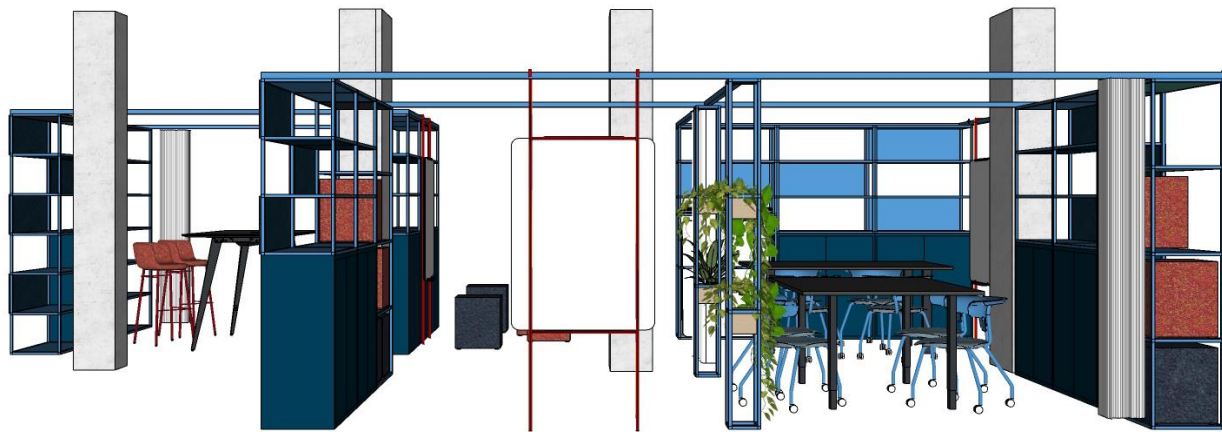

Curtains add acoustic and visual privacy

EXAMPLE CONFIGURATIONS

Easels can be placed on all sides

Add PET panels

Seating cube storage unit that can be accessed and used on both sides

EXAMPLE CONFIGURATIONS

Create a media wall with
AV equipment

Storage units can face in
or out of the Colonnade

EXAMPLE CONFIGURATIONS

INNOVATIVE SEATING

TABLES

WELLBEING & SUSTAINABILITY

INDOOR ADVANTAGE GOLD
FURNITURE

- Steel
- Polypropylene (100% recycled)
- Aluminium