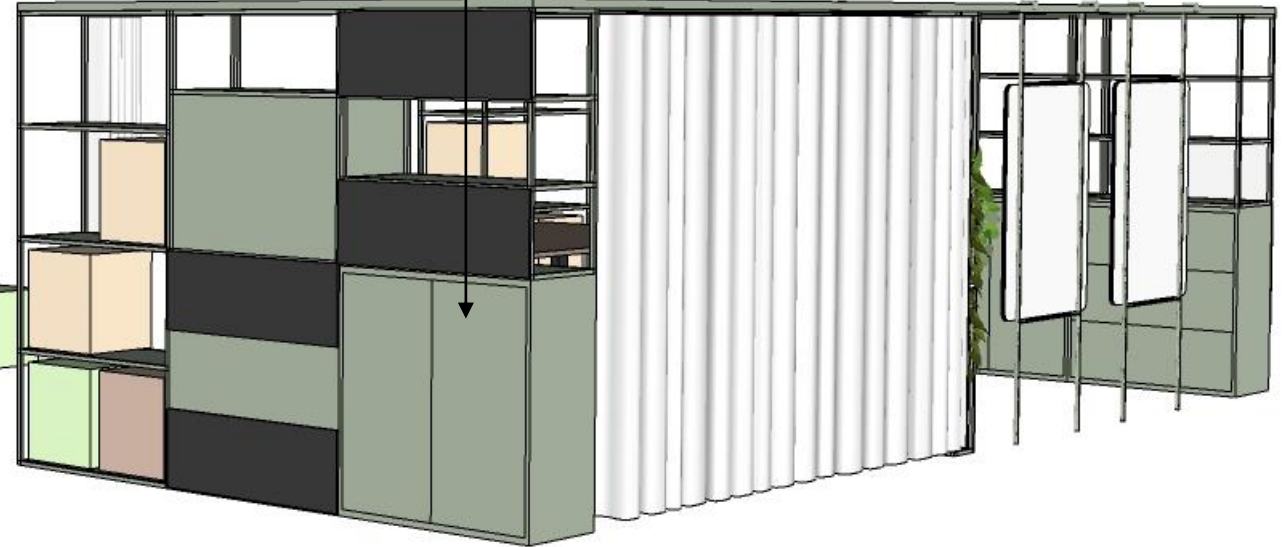

Curtains add acoustic and visual privacy

EXAMPLE CONFIGURATIONS

Easels can be placed on all sides

Add PET panels

Seating cube storage unit that can be accessed and used on both sides

EXAMPLE CONFIGURATIONS

Create a media wall with
AV equipment

Storage units can face in
or out of the Colonnade

EXAMPLE CONFIGURATIONS

INNOVATIVE SEATING

TABLES

WELLBEING & SUSTAINABILITY

INDOOR ADVANTAGE GOLD
FURNITURE

- Steel
- Polypropylene (100% recycled)
- Aluminium