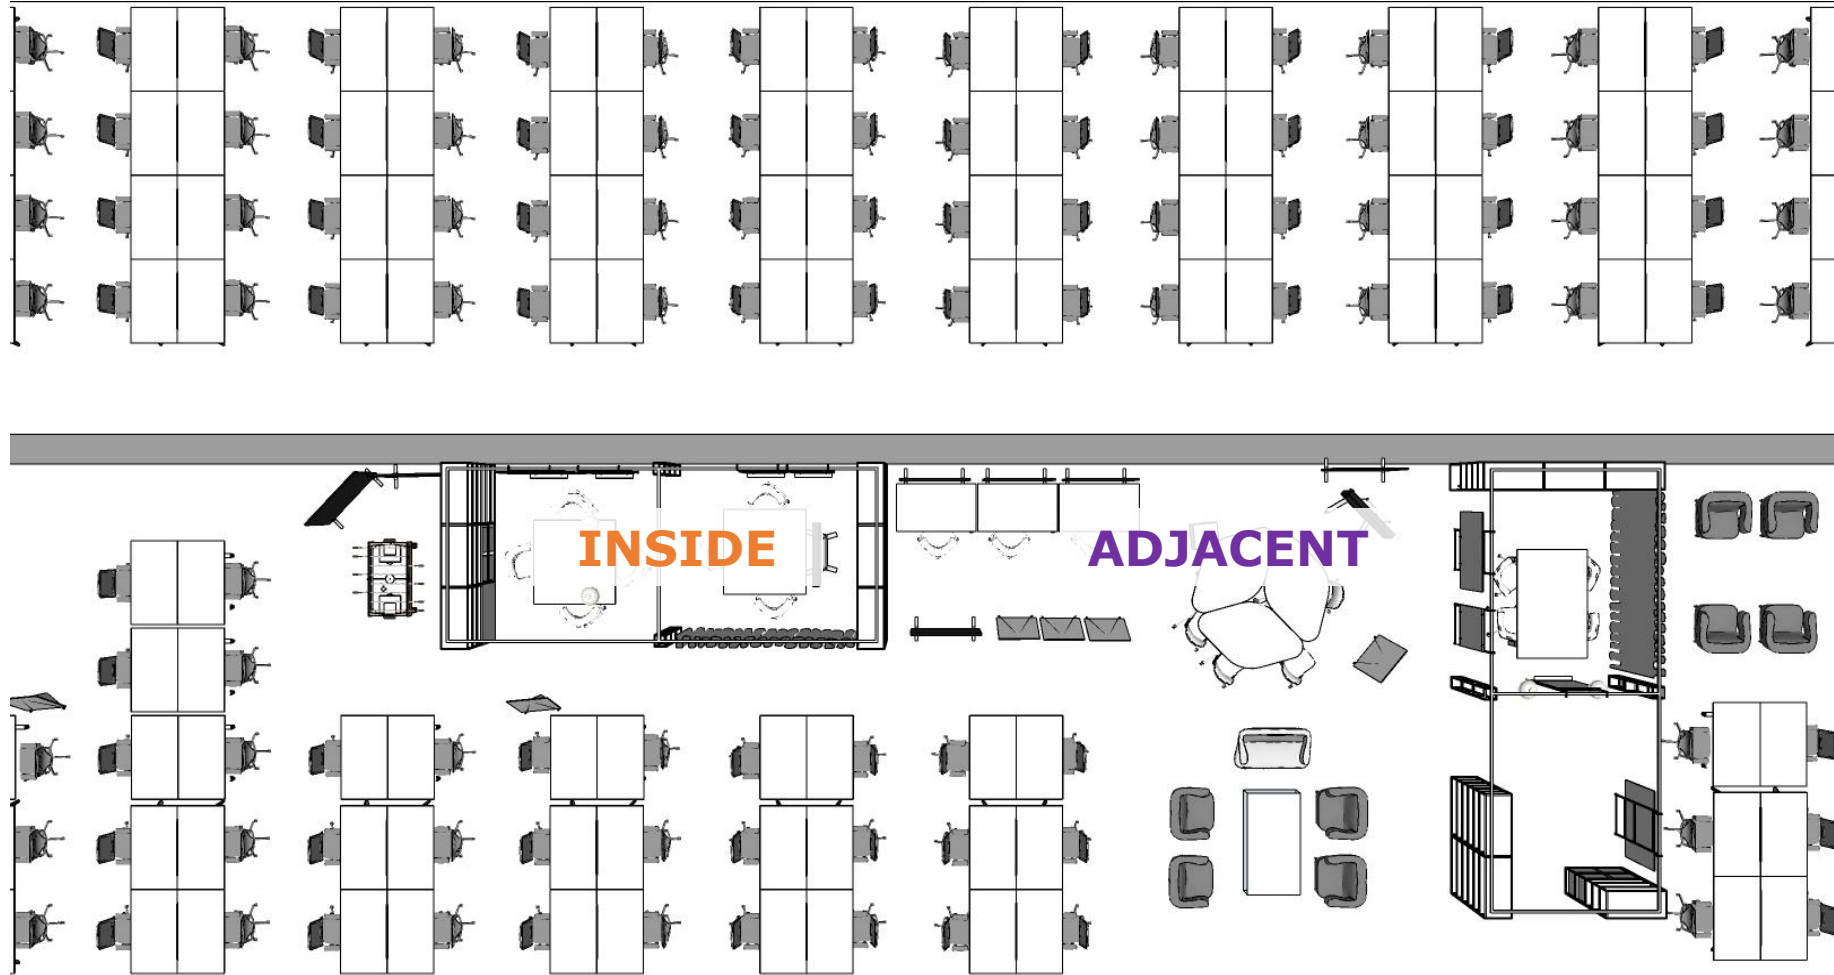

REDEFINE THE OPEN PLAN OFFICE
WITH COLONNADE BY KI

THE POST-COVID OFFICE

HOW CAN WE HELP TO
REDEFINE THE OPEN PLAN OFFICE?

WHAT IS A COLONNADE?

REDEFINE THE OPEN PLAN OFFICE

REDEFINE THE OPEN PLAN OFFICE

Gantry & Stanchions

Curtains add acoustic and visual privacy

EXAMPLE CONFIGURATIONS

Easels can be placed on all sides

Add PET panels

Seating cube storage unit that can be accessed and used on both sides

EXAMPLE CONFIGURATIONS

Create a media wall with
AV equipment

Storage units can face in
or out of the Colonnade

EXAMPLE CONFIGURATIONS

INNOVATIVE SEATING

TABLES

WELLBEING & SUSTAINABILITY

INDOOR ADVANTAGE GOLD
FURNITURE

- Steel
- Polypropylene (100% recycled)
- Aluminium