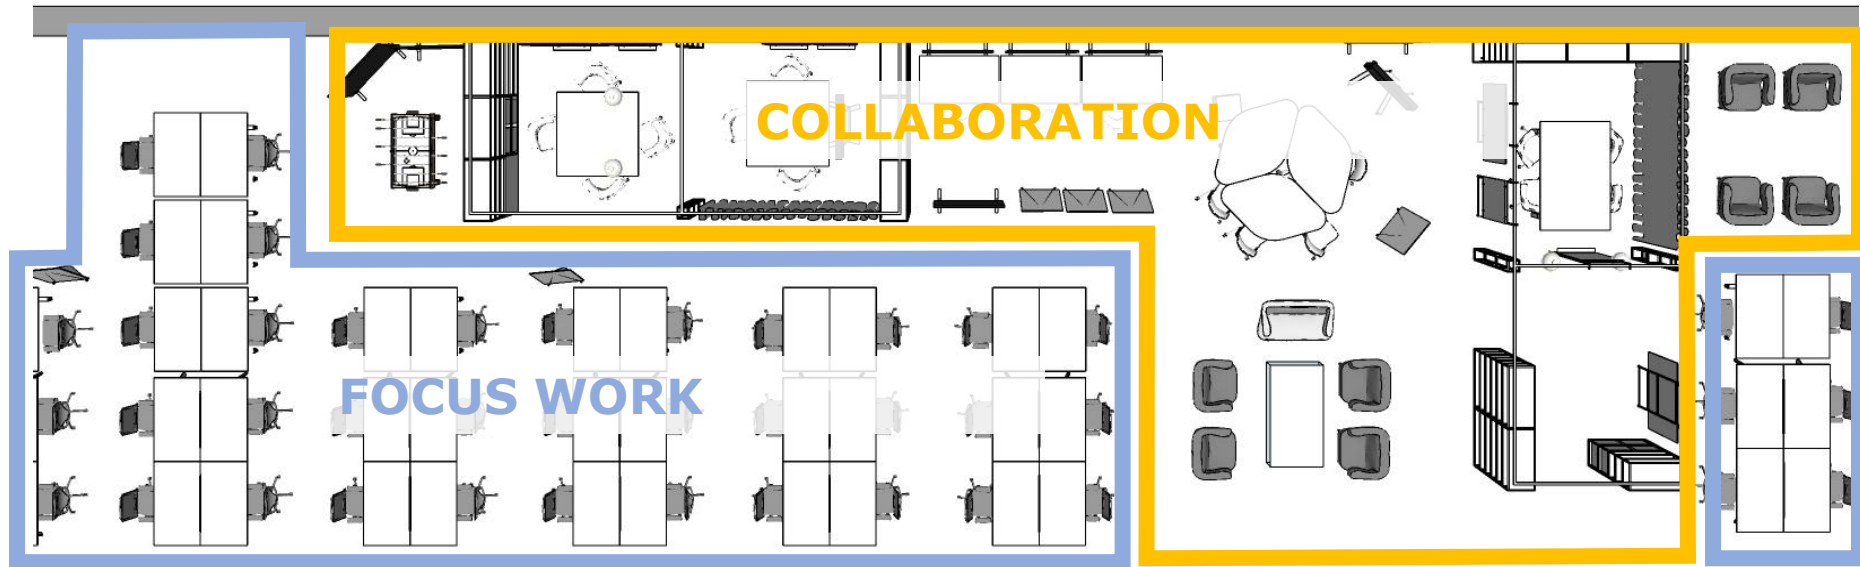

REDEFINE THE OPEN PLAN OFFICE
WITH COLONNADE BY KI

THE POST-COVID OFFICE

HOW CAN WE HELP TO
REDEFINE THE OPEN PLAN OFFICE?

WHAT IS A COLONNADE?

REDEFINE THE OPEN PLAN OFFICE

REDEFINE THE OPEN PLAN OFFICE

Gantry & Stanchions

Curtains add acoustic and visual privacy

EXAMPLE CONFIGURATIONS

Easels can be placed on all sides

Add PET panels

Seating cube storage unit that can be accessed and used on both sides

EXAMPLE CONFIGURATIONS

Create a media wall with
AV equipment

Storage units can face in
or out of the Colonnade

EXAMPLE CONFIGURATIONS

INNOVATIVE SEATING

TABLES

WELLBEING & SUSTAINABILITY

INDOOR ADVANTAGE GOLD
FURNITURE

- Steel
- Polypropylene (100% recycled)
- Aluminium