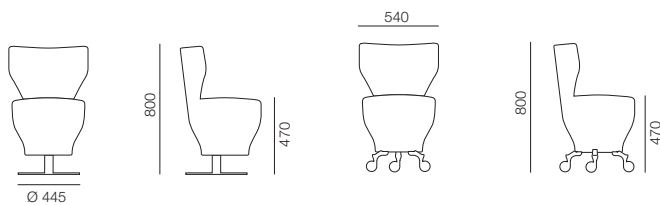

Unless specified, Castors (RAL 9006) are fitted as standard.

Glides as an optional upcharge

Optional Upcharges

Dean 01 Chrome/Brushed satin Base

Dean 02 Polished legs

Dean 02 Glides - Satin chrome ABS

Dean 02 Polished Legs & Chrome Glides

Two tone upholstery

Dean 01

Dean 02

www.orangebox.com

orangebox

London Showroom

33-39 Bowling Green Lane

London