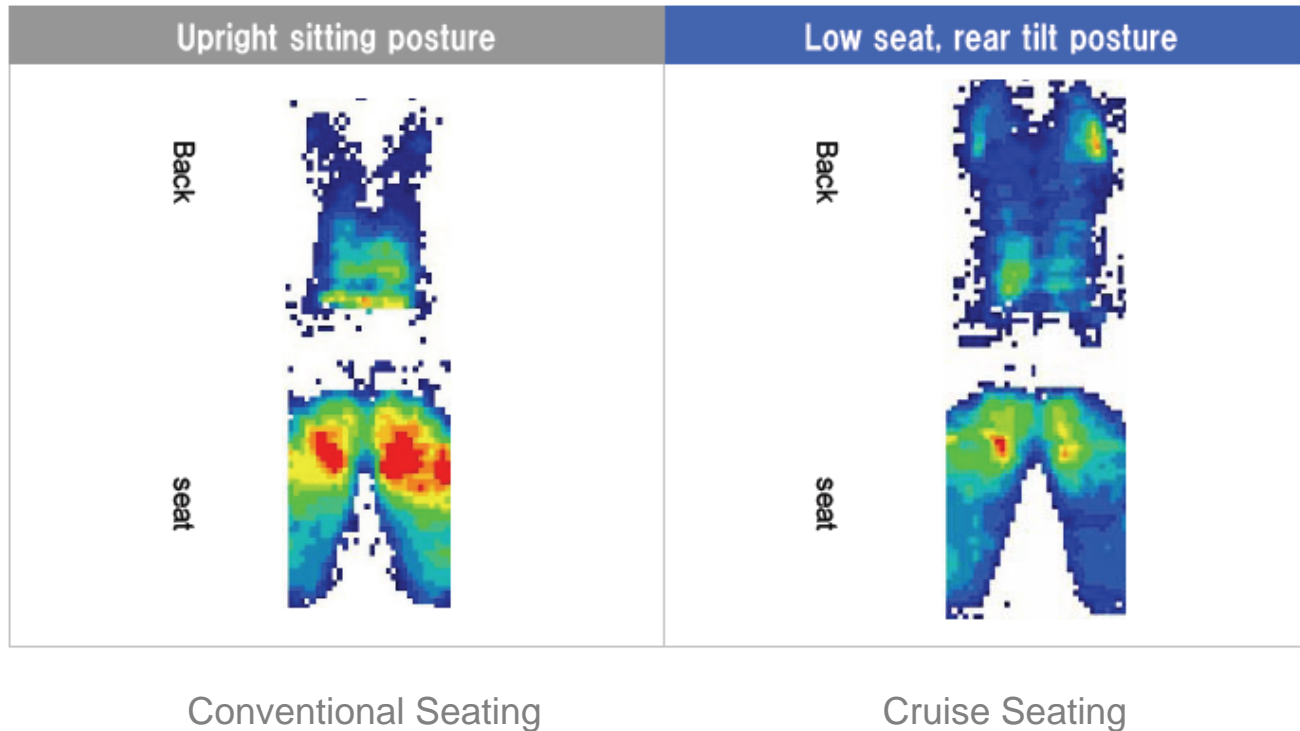

The scientific part of it is based on the following principles :

Open seating angles allow better blood flow , which in turn increases oxygen and therefore a more sustainable position before discomfort is felt.

## Seating comparison between normal seat and Cruise seat position

Sitting for long periods of time is not good for the human body. Humans were not designed to sit static for many hours. Conventional ways of seating, even using ergonomic chairs, do not always help the effects of gravity and muscle fatigue felt over a period of 8 hours. CRUISE differs in its ability to significantly prolong the time spent seated before discomfort and fatigue set in.

The scientists at Keio University conducted studies to compare the levels of pelvis rotation and upper body movement and the results showed that CRUISE reduces this movement by allowing for a more immediate 'relaxed' position.

## Body stress diversion

The above images show the points of pressure and movement. The more relaxed seating angle of Cruise not only helps spread the body weight over a greater contact area (high thus reducing the specific load on the seat area) it also eliminates the necessity for frequent movement and fidgeting which are often the first signs of body stress or discomfort.