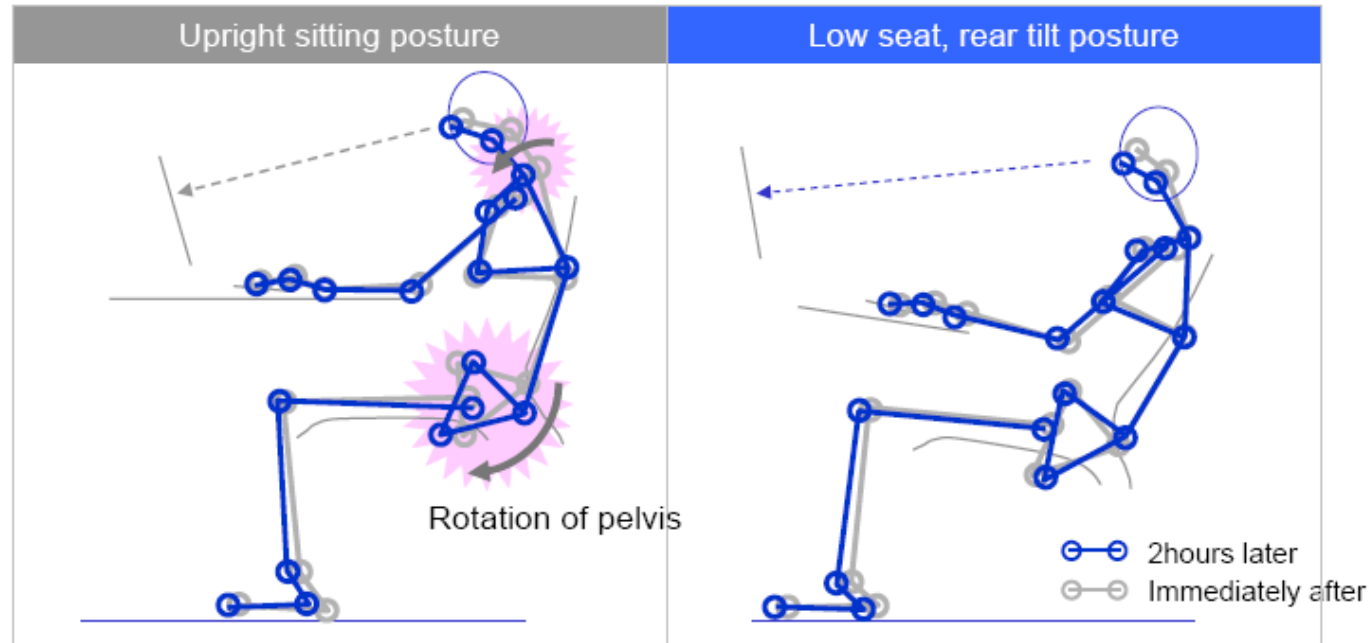

Seating comparison between normal seat and Cruise seat position

Sitting for long periods of time is not good for the human body. Humans were not designed to sit static for many hours. Conventional ways of seating, even using ergonomic chairs, do not always help the effects of gravity and muscle fatigue felt over a period of 8 hours. CRUISE differs in its ability to significantly prolong the time spent seated before discomfort and fatigue set in.

The scientists at Keio University conducted studies to compare the levels of pelvis rotation and upper body movement and the results showed that CRUISE reduces this movement by allowing for a more immediate 'relaxed' position.

THINKFURNITURE™

New Broad Street House
New Broad Street
London
EC2M 1NH