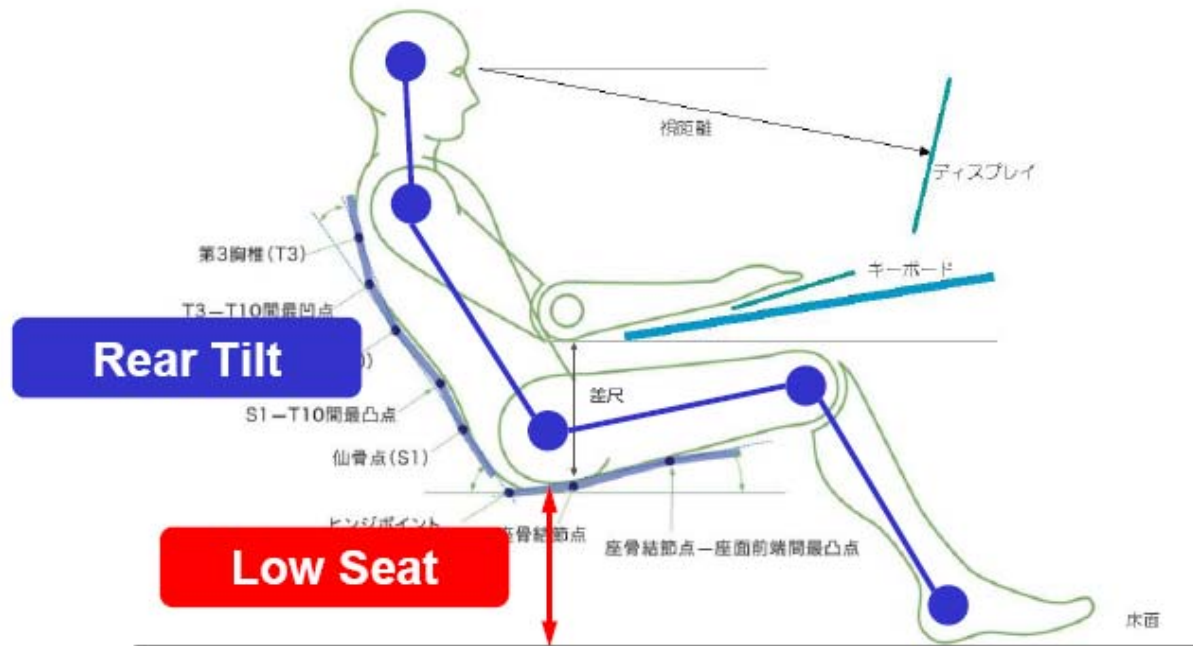

THiNKFuRNiTURE™

New Broad Street House  
New Broad Street  
London  
EC2M 1NH

The Cruise concept was developed through a collaboration between Okamura and the ergonomics research department at Keio University in Japan. It allows for a lower seating position coupled with a rear tilt that provides the user with a more natural and comfortable position. A well-relaxed posture stimulates concentration.

The scientific part of it is based on the following principles :

Open seating angles allow better blood flow , which in turn increases oxygen and therefore a more sustainable position before discomfort is felt.