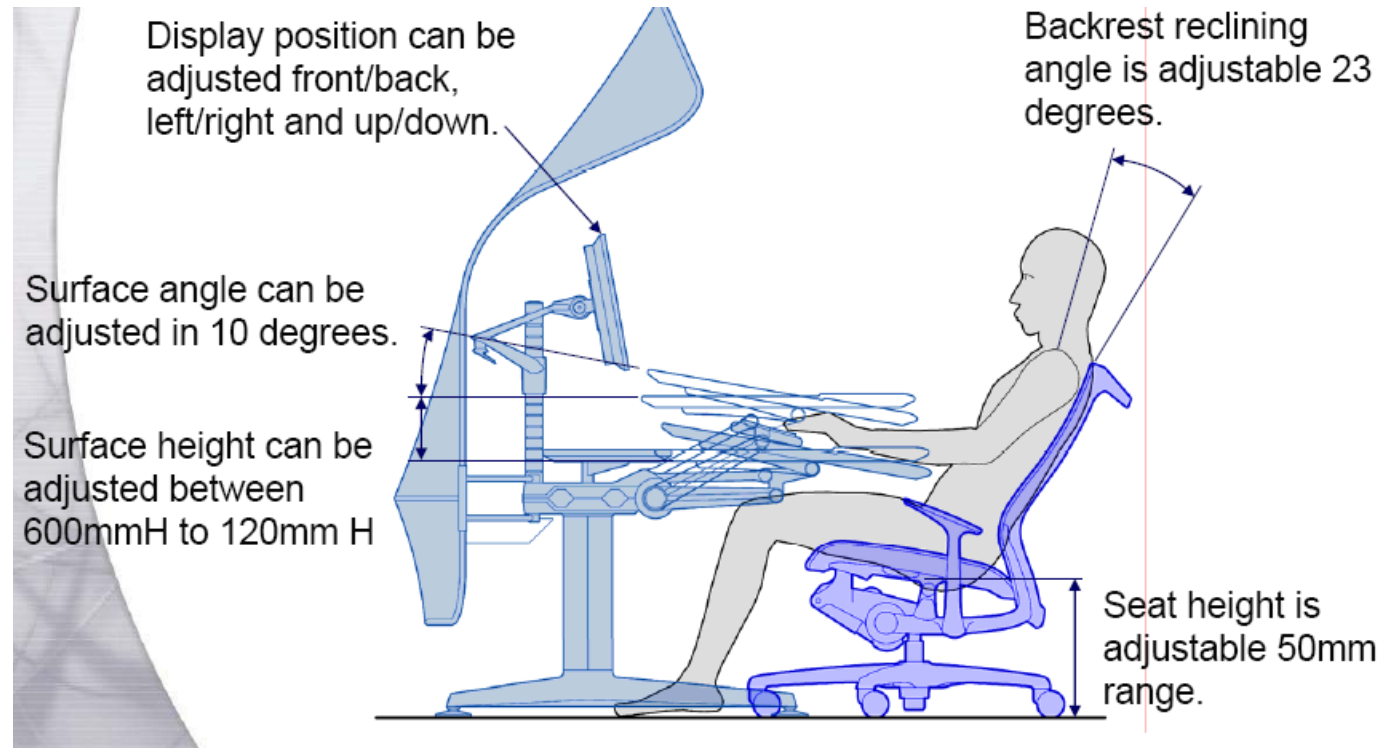

Cruise Adjustment Features

THINKFURNITURE™

New Broad Street House
New Broad Street
London
EC2M 1NH