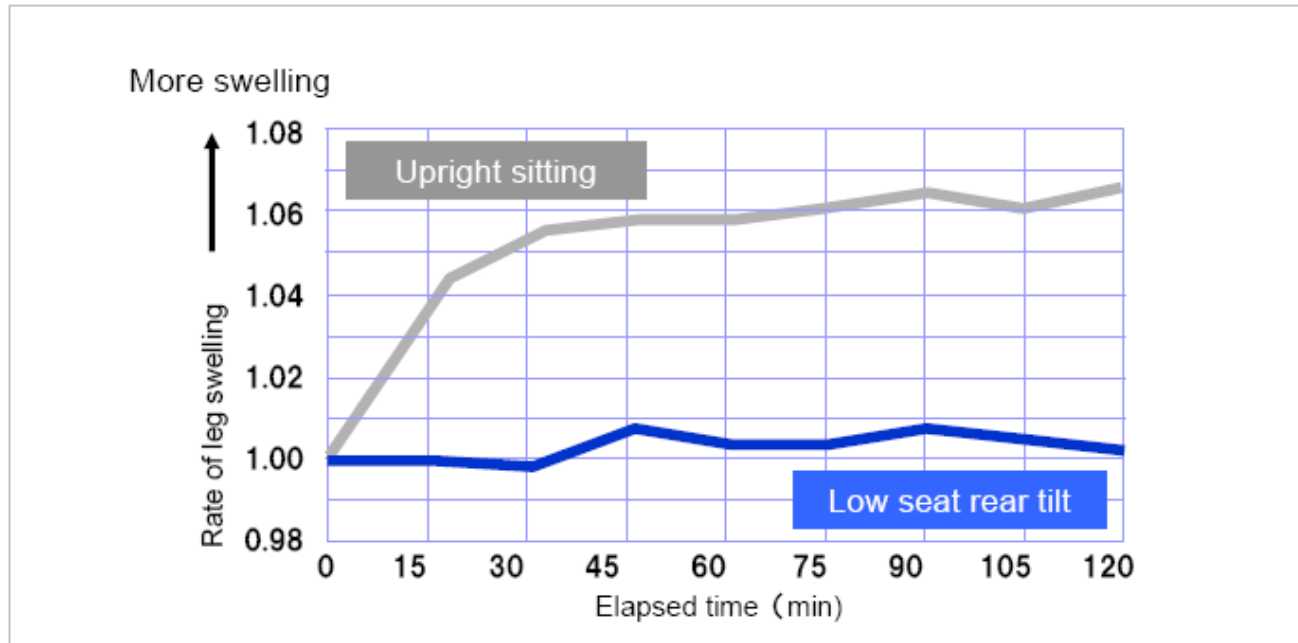

The scientists at Keio University conducted studies to compare the levels of pelvis rotation and upper body movement and the results showed that CRUISE reduces this movement by allowing for a more immediate 'relaxed' position.

## Body stress diversion

The above images show the points of pressure and movement. The more relaxed seating angle of Cruise not only helps spread the body weight over a greater contact area (high thus reducing the specific load on the seat area) it also eliminates the necessity for frequent movement and fidgeting which are often the first signs of body stress or discomfort.

## Comparison of leg swelling

The graph clearly indicates a reduction in leg swelling when the user was placed in a Cruise type position. The position enables better blood flow rates and less constriction.